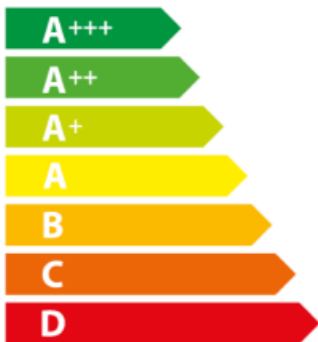

# ENERGY

smeg

SF6341GVX

**A**

60 L

5.90 MJ/cycle  
5.90 kWh/cycle

7.00 MJ/cycle  
7.00 kWh/cycle